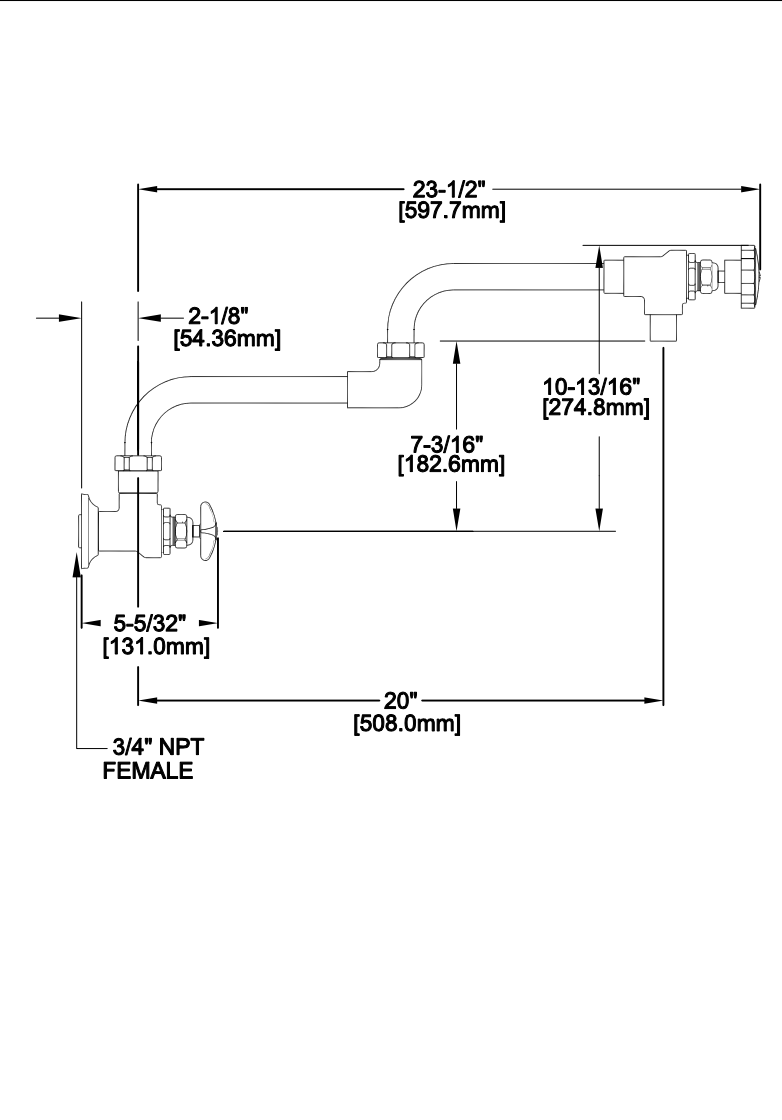

APPLICATION:

PRODUCT NAME:  
SINGLE WALL FAUCET W/DJ SWING SPOUT

JOB NAME:

SPECIAL CONFIGURATION  
 CHECK BASE MODEL AND OPTIONS

QUANTITY:

ITEM NO.

MODEL:  
 5730

OPTIONS OR MODIFICATIONS:  
 SUPPLY LINES (24" OR 36") CIRCLE LENGTH  
 NIPPLES  
 ELBOWS  
 HANDLES (CROSS OR WRIST) CIRCLE STYLE  
 VANDAL RESISTANT KIT  
 OTHER \_\_\_\_\_